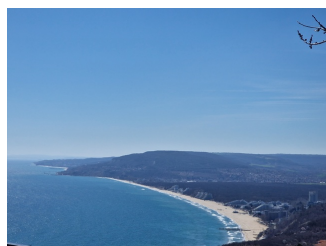

INFORMATION GÉNÉRALE

The plot is in regulation, ideal for building a villa. It has a size of 500 sq m. It is located up from the main road and offers stunning sea views. Electric and water can be easily connected. The plot has elevation, which is typical for this area. **Great Value sea view plot for sale in Albena area**

This is a great offer for a perfect sea view plot, located in the sought after Albena villa area called Izgrev.

The plot is in regulation, ideal for building a villa. It has a size of 500 sq m. It is located up from the main road and offers stunning sea views. Electric and water can be easily connected. The plot has elevation, which is typical for this area.

Location and Local Attractions

"Izgrev" villa zone is the most sought after area when it comes to holiday homes near Balchik. It boasts unique sea-views to the renowned Albena resort and the bay.

Varna is a short 35 km drive away.