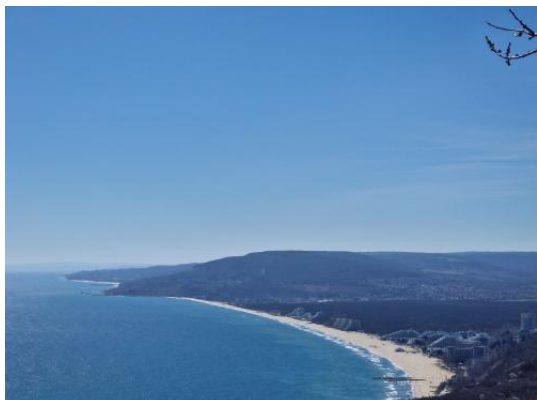

Parcelle à vendre en Albena, Bulgarie

Amazing sea view building plot near
Albena

ID:A194

Parcelle

Ville ou site de vacances: Albena

surface du terrain: 500 m.c.

couvert par le Plan local d'urbanisme

vue: panorama de la mer

The plot is in regulation, ideal for building a villa. It has a size of 500 sq m. It is located up from the main road and offers stunning sea views. Electric and water can be easily connected. The plot has elevation, which is typical for this area. **Great Value sea view plot for sale in Albena area**

This is a great offer for a perfect sea view plot, located in the sought after Albena villa area called Izgrev.

The plot is in regulation, ideal for building a villa. It has a size of 500 sq m. It is located up from the main road and offers stunning sea views. Electric and water can be easily connected. The plot has elevation, which is typical for this area.

Location and Local Attractions

"Izgrev" villa zone is the most sought after area when it comes to holiday homes near Balchik. It boasts unique sea-views to the renowned Albena resort and the bay.

Varna is a short 35 km drive away.