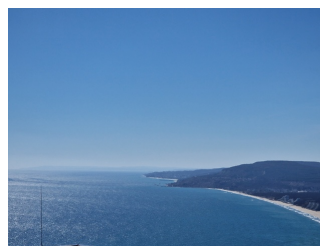

INFORMATION GÉNÉRALE

The plot is in regulation, ideal for building a villa. It has a size of 500 sq m. It is located up from the main road and offers stunning sea views. Electric and water can be easily connected. The plot has elevation, which is typical for this area. **Great Value sea view plot for sale in Albena area**

This is a great offer for a perfect sea view plot, located in the sought after Albena villa area called Izgrev.

The plot is in regulation, ideal for building a villa. It has a size of 500 sq m. It is located up from the main road and offers stunning sea views. Electric and water can be easily connected. The plot has elevation, which is typical for this area.

Location and Local Attractions

"Izgrev" villa zone is the most sought after area when it comes to holiday homes near Balchik. It boasts unique sea-views to the renowned Albena resort and the bay.

Varna is a short 35 km drive away.