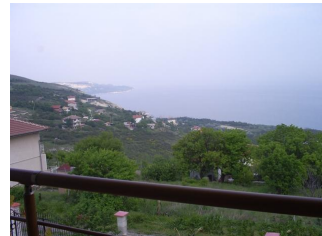

Casa particular en venta en Albena, Bulgaria

Sea-view 3bedroom villa in Momchil area, Albena

PRECIO:136 500 €

ID:A175

Casa particular

Ciudad: Albena
dormitorios: 3
cuartos de baño: 3
numero de pisos: 2
superficie total: 151 m2
superficie del terreno: 500 m2
vista: vista al mar

Distancias
Varna 35 km
Aeropuerto:
Playa: 4 km
Golf campo: 15 km
Tienda: 0.5 km
Restaurante: 0.5 km
Puerto de yates: 6 km
Hospital: 6 km
Escuela: 6 km

INFORMACIÓN GENERAL

Set on a hillside in a villa zone overlooking the Balchik bay this beautiful villa will charm you with its contemporary look and stunning sea view.

The area is called "Momchil" and is located in a sought after region close both to Balchik and Albena. The most attractive thing about the properties here is the sea view.

This villa has been built in 2008, and completely furnished, ready to move in. It is built on an estate with area of 500 sq m, and the house has 151 m2 built up area.

The villa has a spacious living room with a fireplace, dining area and kitchen, 3 bedrooms, and 3 bathrooms.

Decorative stone has been put on the façade of ground floor.

The house has an alarm system and satellite TV. The garden is not big and easy to maintain. The property is fenced.