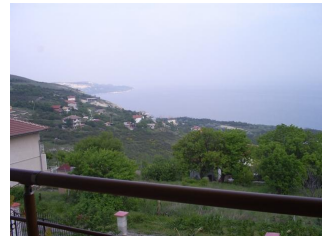

Casa de vânzare în Albena, Bulgaria

Sea-view 3bedroom villa in Momchil area, Albena

PRET: 136 500 €

ID: A175

Casa

Oras: Albena
dormitoare: 3
bai: 3
etaje: 2
suprafata comuna: 151 m.p.
suprafata lotului: 500 m.p.
panorama: panorama de mare

Distanata pana la
Aeroport Varna 35 km
Marea: 4 km
Teren de golf: 15 km
Magazin: 0.5 km
Restaurant: 0.5 km
Port de iahturi: 6 km
Spital: 6 km
Scola: 6 km

INFORMAȚIE GENERALĂ

Set on a hillside in a villa zone overlooking the Balchik bay this beautiful villa will charm you with its contemporary look and stunning sea view.

The area is called "Momchil" and is located in a sought after region close both to Balchik and Albena. The most attractive thing about the properties here is the sea view.

This villa has been built in 2008, and completely furnished, ready to move in. It is built on an estate with area of 500 sq m, and the house has 151 m2 built up area.

The villa has a spacious living room with a fireplace, dining area and kitchen, 3 bedrooms, and 3 bathrooms.

Decorative stone has been put on the façade of ground floor.

The house has an alarm system and satellite TV. The garden is not big and easy to maintain. The property is fenced.