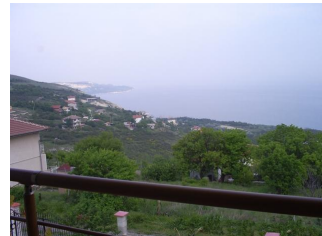

vue
panorama de la mer

Extras
Clôture
Cheminée

ameublement
Année de la construction: 2008
Ameublement complet
Cuisine équipée
Salle de bain équipée
Achat: Achat par l'intermédiaire de Votre société bulgare

État excellent
Fosse septique
Eau
Électricité

Distance jusqu'à
Aéroport Varna 35 km
:
La mer: 4 km
Terrain de golf: 15 km
Magasin: 0.5 km
Restaurant: 0.5 km
Port d'yacht: 6 km
Hôpital: 6 km
École: 6 km