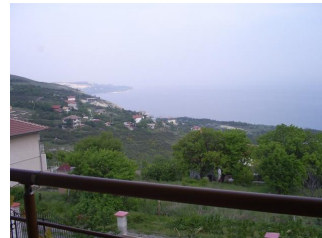

Casa particular en venta en Albena, Bulgaria

Sea-view 3bedroom villa in Momchil area, Albena

PRECIO:136 500 €

ID:A175

Casa particular

Ciudad: Albena
dormitorios: 3
cuartos de baño: 3
numero de pisos: 2
superficie total: 151 m2
superficie del terreno: 500 m2
vista: vista al mar

Distancias
Varna 35 km
Aeropuerto:
Playa: 4 km
Golf campo: 15 km
Tienda: 0.5 km
Restaurante: 0.5 km
Puerto de yates: 6 km
Hospital: 6 km
Escuela: 6 km

INFORMACIÓN GENERAL

Set on a hillside in a villa zone overlooking the Balchik bay this beautiful villa will charm you with its contemporary look and stunning sea view.

The area is called "Momchil" and is located in a sought after region close both to Balchik and Albena. The most attractive thing about the properties here is the sea view.

This villa has been built in 2008, and completely furnished, ready to move in. It is built on an estate with area of 500 sq m, and the house has 151 m2 built up area.

The villa has a spacious living room with a fireplace, dining area and kitchen, 3 bedrooms, and 3 bathrooms.

Decorative stone has been put on the façade of ground floor.

The house has an alarm system and satellite TV. The garden is not big and easy to maintain. The property is fenced.