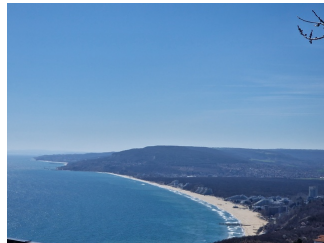

Plot for sale in Albena, Bulgaria

Amazing sea view building plot near
Albena

ID:A194

Plot

Location: Albena
plot size: 500 sq.m.
in regulation
view: sea view
elevation
access on asphalt road
Tenure: Leasehold

PRICE:49 900 €
distances

Varna airport: 35 km

GENERAL INFORMATION

The plot is in regulation, ideal for building a villa. It has a size of 500 sq m. It is located up from the main road and offers stunning sea views. Electric and water can be easily connected. The plot has elevation, which is typical for this area. **Great Value sea view plot for sale in Albena area**

This is a great offer for a perfect sea view plot, located in the sought after Albena villa area called Izgrev.

The plot is in regulation, ideal for building a villa. It has a size of 500 sq m. It is located up from the main road and offers stunning sea views. Electric and water can be easily connected. The plot has elevation, which is typical for this area.

Location and Local Attractions

“Izgrev” villa zone is the most sought after area when it comes to holiday homes near Balchik. It boasts unique sea -views to the renowned Albena resort and the bay.

Varna is a short 35 km drive away.