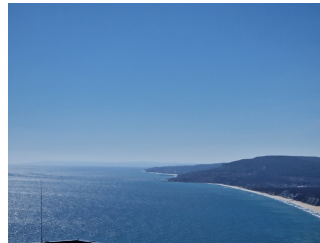

Plot for sale in Albena, Bulgaria

Amazing sea view building plot near
Albena

ID:A194

Plot

Location: Albena
plot size: 500 sq.m.
in regulation
view: sea view
elevation
access on asphalt road
Tenure: Leasehold

PRICE:49 900 €
distances

Varna airport: 35 km

GENERAL INFORMATION

The plot is in regulation, ideal for building a villa. It has a size of 500 sq m. It is located up from the main road and offers stunning sea views. Electric and water can be easily connected. The plot has elevation, which is typical for this area. **Great Value sea view plot for sale in Albena area**

This is a great offer for a perfect sea view plot, located in the sought after Albena villa area called Izgrev.

The plot is in regulation, ideal for building a villa. It has a size of 500 sq m. It is located up from the main road and offers stunning sea views. Electric and water can be easily connected. The plot has elevation, which is typical for this area.

Location and Local Attractions

“Izgrev” villa zone is the most sought after area when it comes to holiday homes near Balchik. It boasts unique sea -views to the renowned Albena resort and the bay.

Varna is a short 35 km drive away.